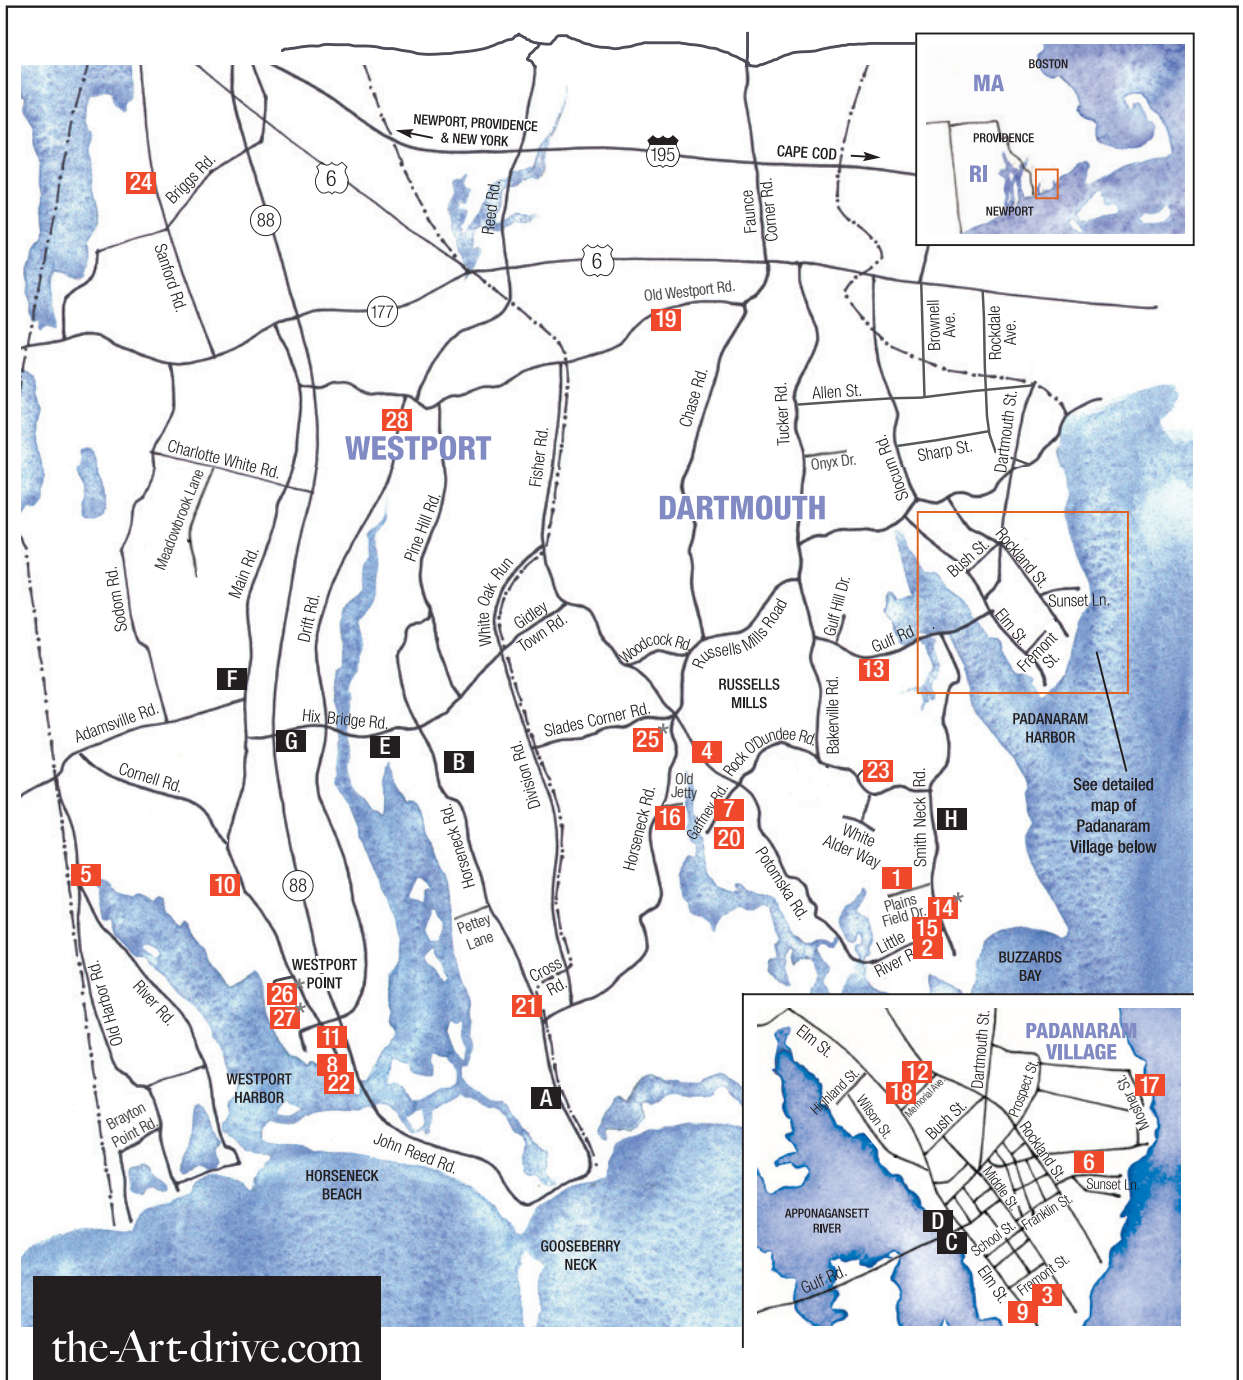

the Art drive

**AUGUST
10-12
2018**

Friday
Saturday
Sunday
10am to 5pm

A Juried
Studio Tour
through
Dartmouth
& Westport

Look for the Art Drive sign for directions and studio locations.

While open to the entire public, those studios marked as **WHEELCHAIR FRIENDLY** are in private homes and do not claim to be ADA compliant.

* This studio is open for the Art Drive on Saturday & Sunday ONLY.

The Artists:

- | | | | |
|-----------------------------|---------------------------|----------------------------|-------------------------------|
| 1 Carol Bliven | 8 Vidar Haaland | 15 Janice Kissinger | 22 Racket Shreve |
| 2 Peggy Call-Conley | 9 Sandra Hall | 16 Ellen Langer | 23 Heather E. Stivison |
| 3 Beverly Carter | 10 Sharon Hardin | 17 Colin McKenna | 24 Susan Strauss |
| 4 Sarah Daughn | 11 Anne Holtermann | 18 Barbara Purdy | 25 Joney Swift* |
| 5 James Alan Edwards | 12 Liz Howland | 19 Kirt Rebello | 26 Caroline Unruh* |
| 6 Deb Ehrens | 13 Michael Hubert | 20 Jim Sears | 27 Sarah Unruh* |
| 7 Wendy Goldsmith | 14 Marty Keating* | 21 Martha Sears | 28 Michael Walden |

- | | | | |
|-------------------------------|------------------------------|---------------------------------|------------------------------|
| A Bayside Restaurant | C Farm & Coast Market | E Westport Rivers Winery | G Handy Hill Creamery |
| B Buzzards Bay Brewing | D Little Moss | F Partners Village Store | H Salvadors Ice Cream |